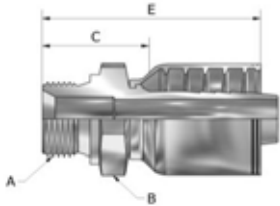

DP20A SERIES(Male BSP Parallel Pipe 60° Cone)

LST

PART NUMBER	Products Description									
	Hose In-Dia	Thread PF	Nipple Hex		Tail-Growth		Overall length			
			MM	Inch	MM	Inch	MM	Inch		
		A	B		C		E			
DP20A-04-04	1/4	1/4-19	19.0	0.75	28.7	1.13	48.1	1.89		
DP20A-06-06	3/8	3/8-19	22.0	0.87	31.7	1.25	58.9	2.32		
DP20A-08-06	3/8	1/2-14	27.0	1.06	34.2	1.35	61.4	2.42		
DP20A-08-08	1/2	1/2-14	27.0	1.06	34.6	1.36	64.8	2.55		
DP20A-08-12	3/4	1/2-14	27.0	1.06	35.1	1.38	70.5	2.78		
DP20A-12-12	3/4	3/4-14	36.0	1.42	37.3	1.47	72.7	2.86		
DP20A-12-16	1"	3/4-14	36.0	1.42	39.8	1.57	80.6	3.17		
DP20A-16-12	3/4	1"-11	41.0	1.61	41.3	1.63	76.7	3.02		
DP20A-16-16	1"	1"-11	41.0	1.61	43.8	1.72	84.6	3.33		